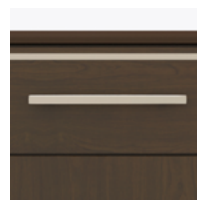

hollywood

Bedside Cabinet
1 Drawer, 1 Door

kwalu.

Furnishing the Future™

hollywood

Bedside Cabinet

1 Drawer, 1 Door

Defined by clean lines and sparkling $\frac{3}{8}$ " brushed aluminum inlays, Kwalu's Hollywood collection transports you to the Golden Age of American cinema. This glamorous collection includes a bedside, wardrobe, chest, headboard, footboard and so much more. Completely customizable from fit to finish.

A sloped and angled top edge gives a more contemporary look to this collection.

Door Hinges

100° self-closing, kitchen-grade Blum® Euro Hinges provide a smooth motion.

Drawers

Are constructed with both dowel and mechanical fasteners for additional strength. 100lb static and dynamic load Euro Drawer Slides allow for easy opening and closing.